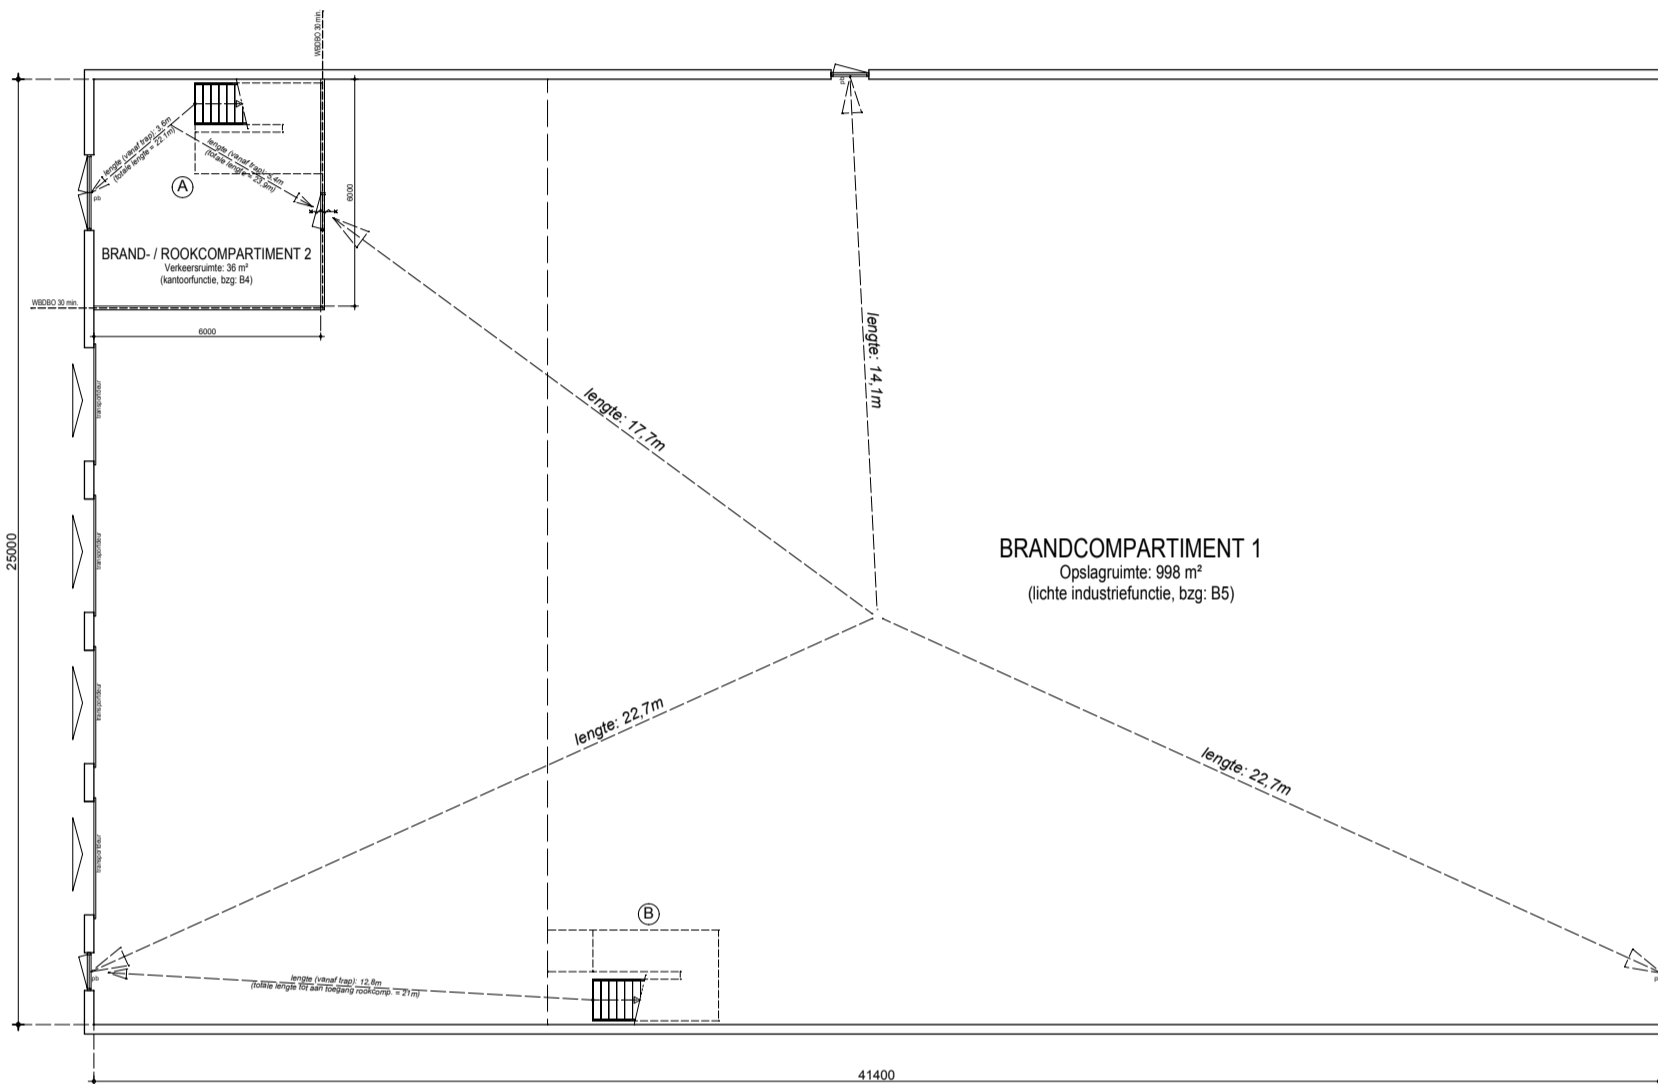

DOORSNEDE

BEGANE GROND

VERDIEPING

BRANDCOMPARTIMENT 1 = 998 m<sup>2</sup>  
 BRAND- / ROOKCOMPARTIMENT 2 = 325 m<sup>2</sup>