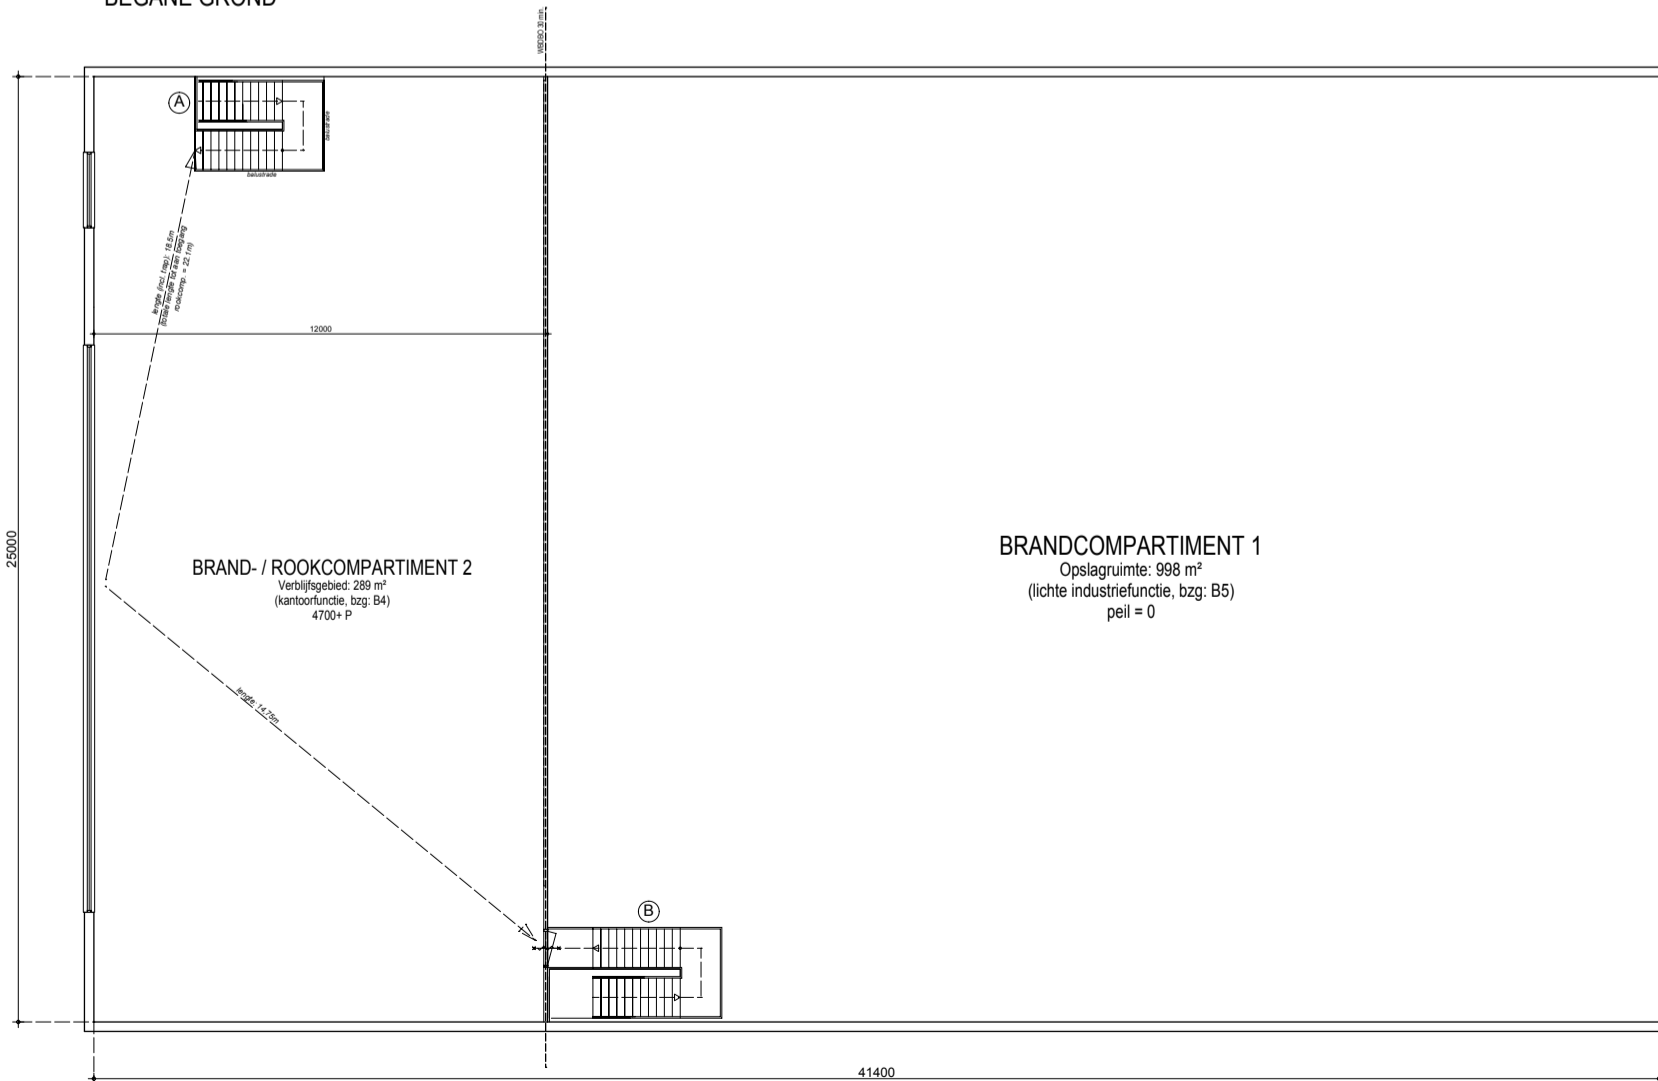

DOORSNEDE

BEGANE GROND

VERDIEPING

BRANDCOMPARTIMENT 1 = 998 m<sup>2</sup>  
 BRAND- / ROOKCOMPARTIMENT 2 = 325 m<sup>2</sup>